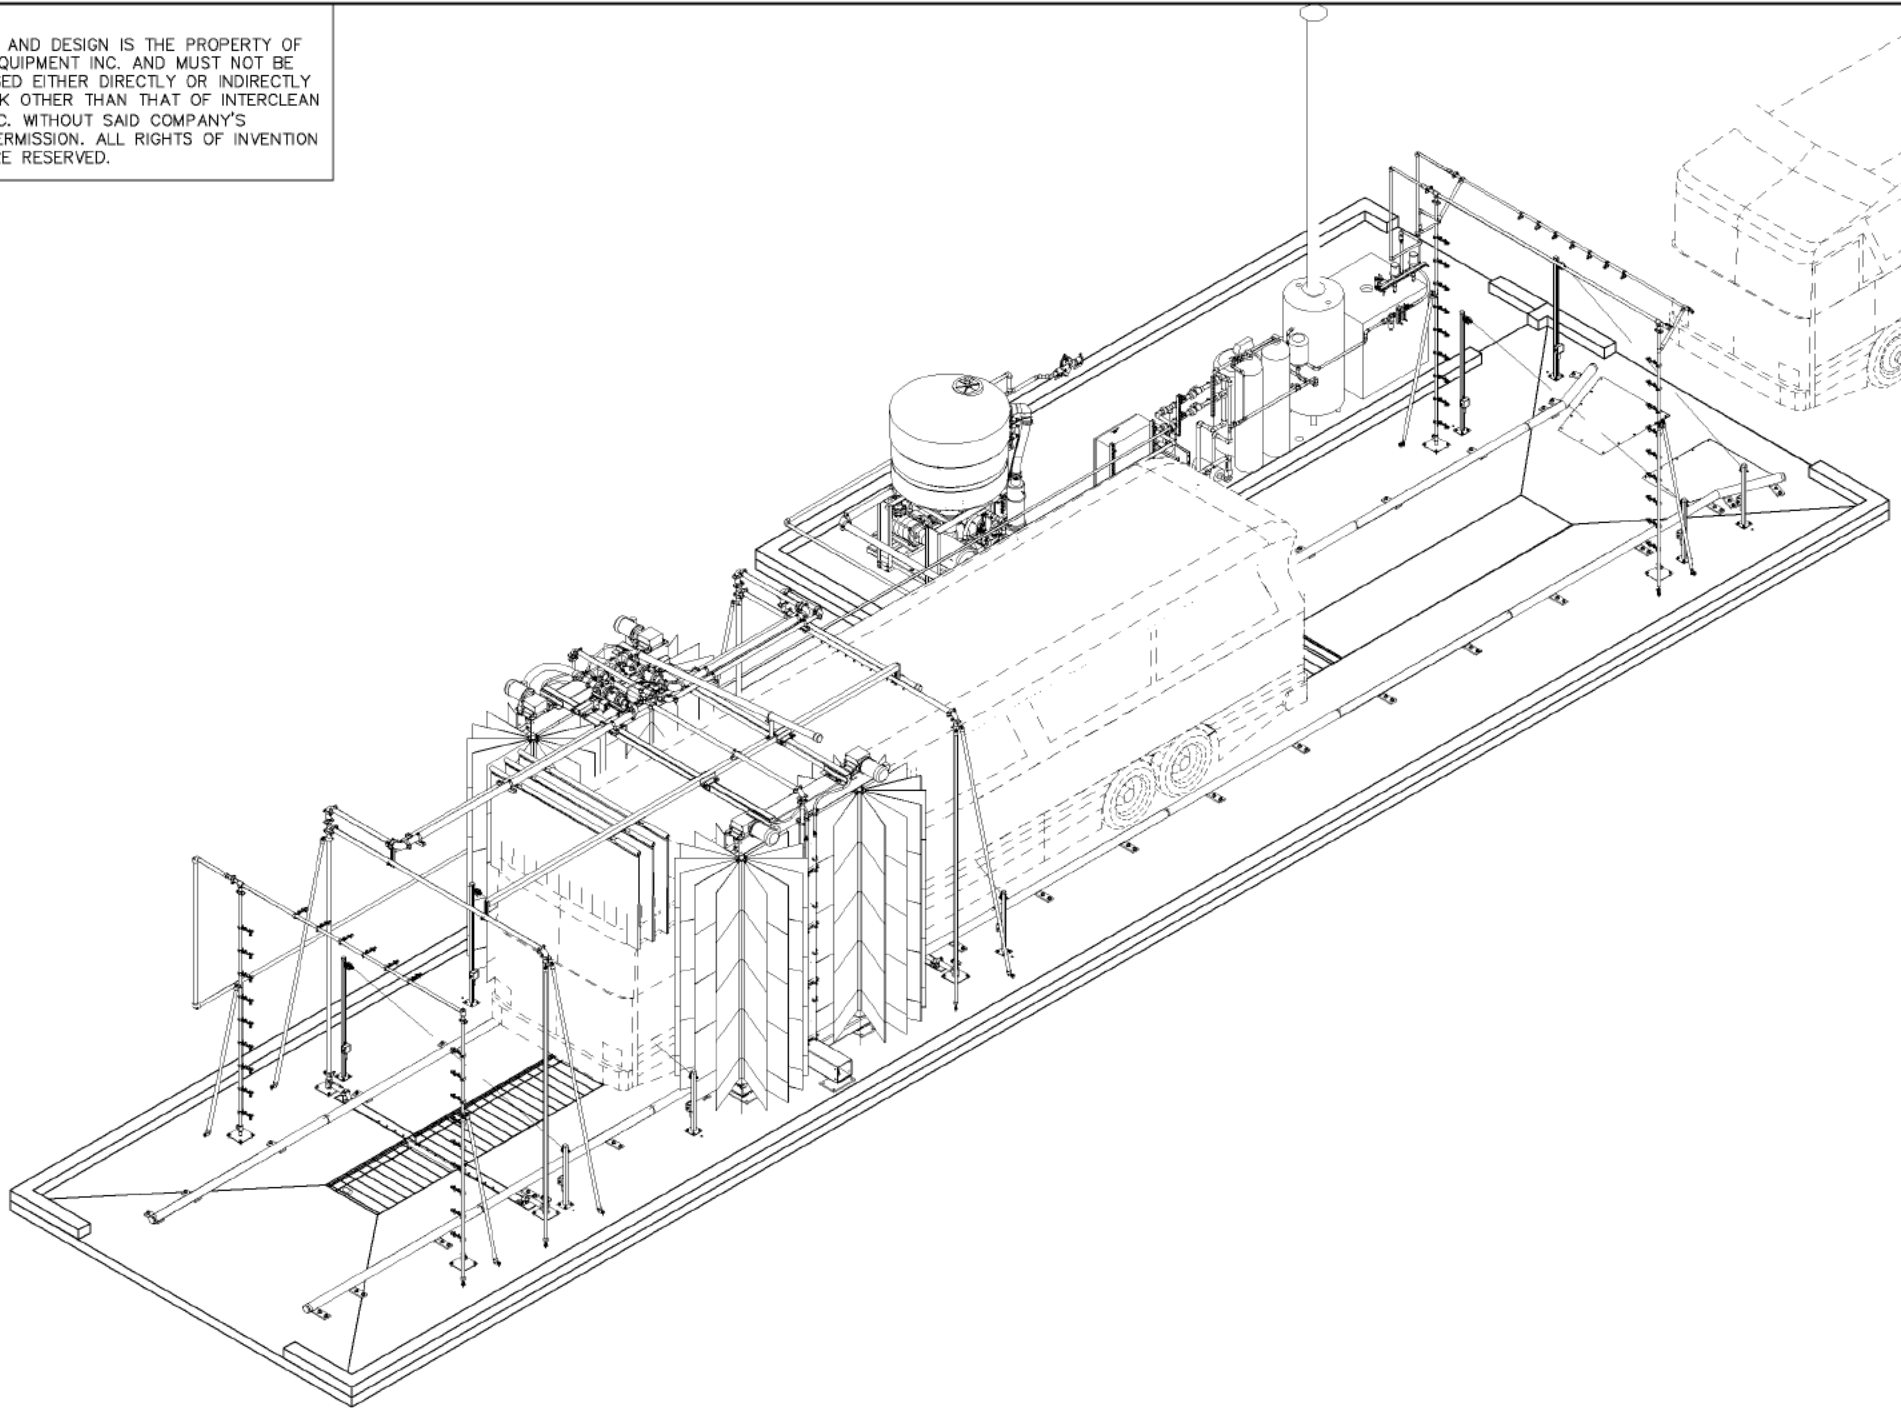

InterClean Equipment, Inc.

DESIGN: DRAWN:  
SUSAN SUSAN  
CHECK: APPR:  
PK: #####  
SCALE:  
NO SCALE

HYBRID TRANSIT BUS WASH  
RECLAIM WATER SYSTEM  
3-D VIEW