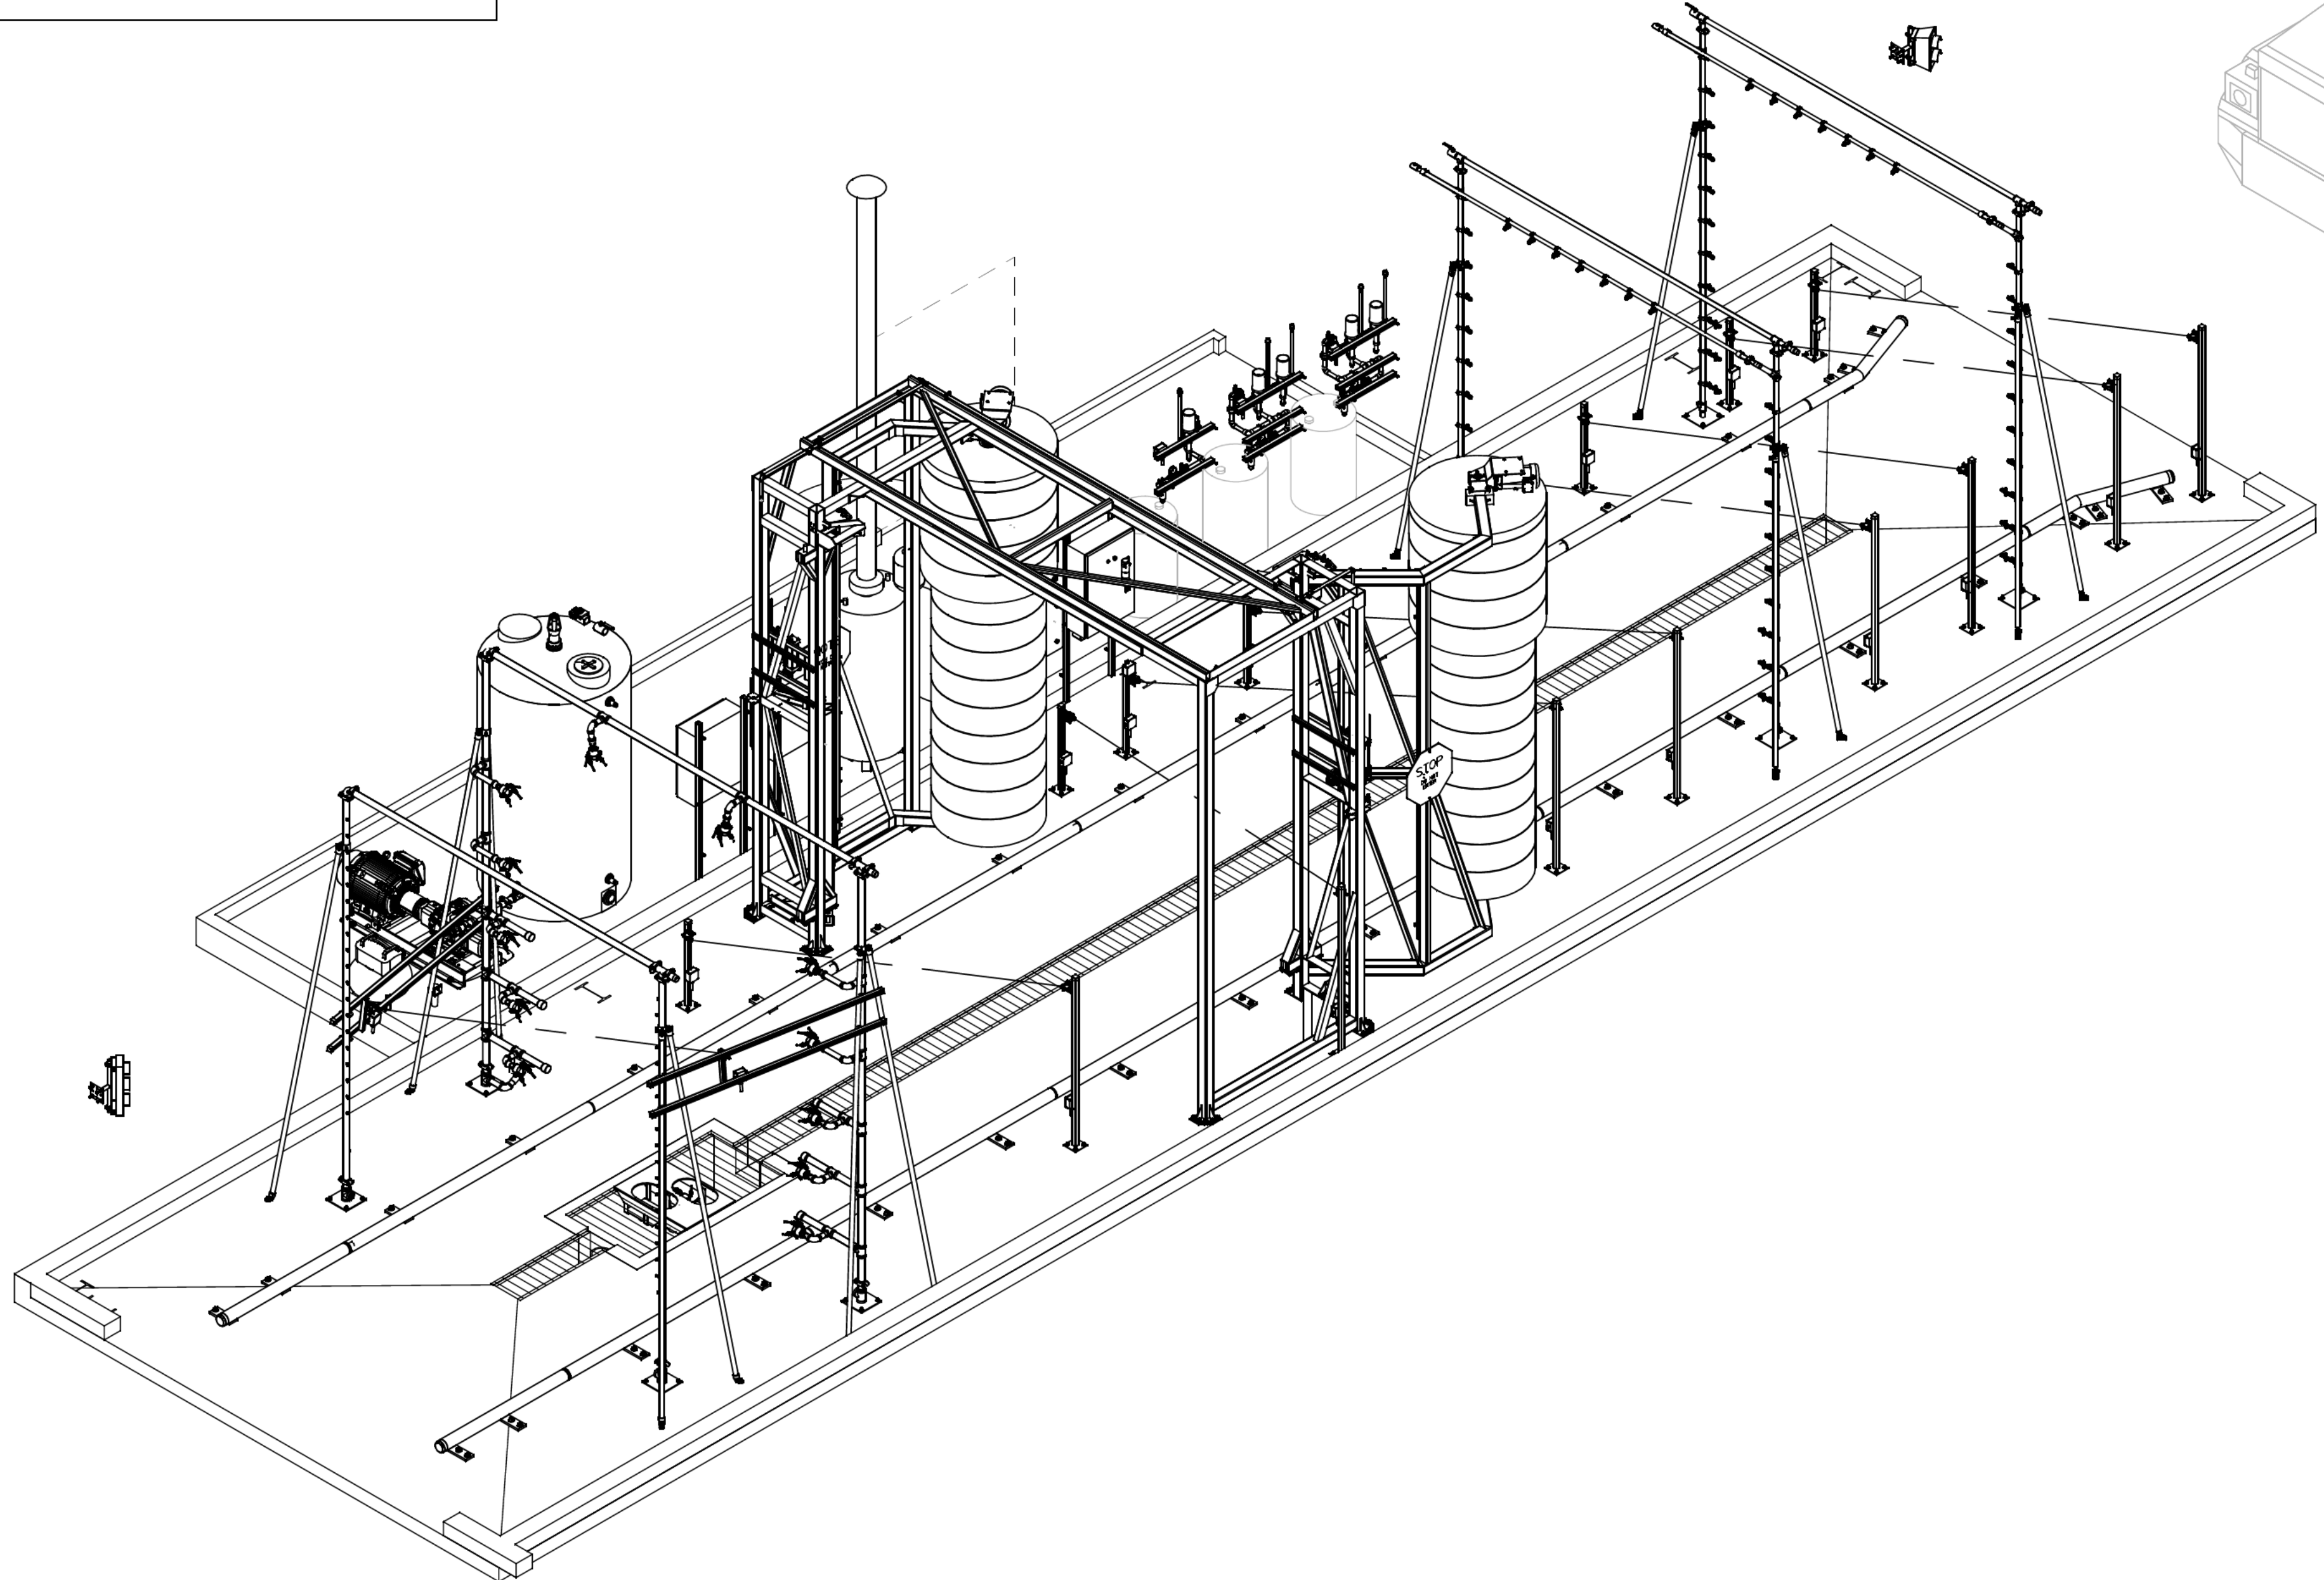

NOTE:
 THIS DRAWING AND DESIGN IS THE PROPERTY OF
 INTERCLEAN EQUIPMENT AND MUST NOT BE COPIED
 OR USED EITHER DIRECTLY OR INDIRECTLY FOR ANY
 WORK OTHER THAN THAT OF INTERCLEAN
 EQUIPMENT WITHOUT SAID COMPANY'S EXPRESSED
 PERMISSION. ALL RIGHTS OF INVENTION OR DESIGN
 ARE RESERVED.

R.	DATE	DESCRIPTION	BY	APPR

InterClean Equipment

XJ4.02 TRUCK WASH, FRESH WATER SYSTEM
 3D VIEW