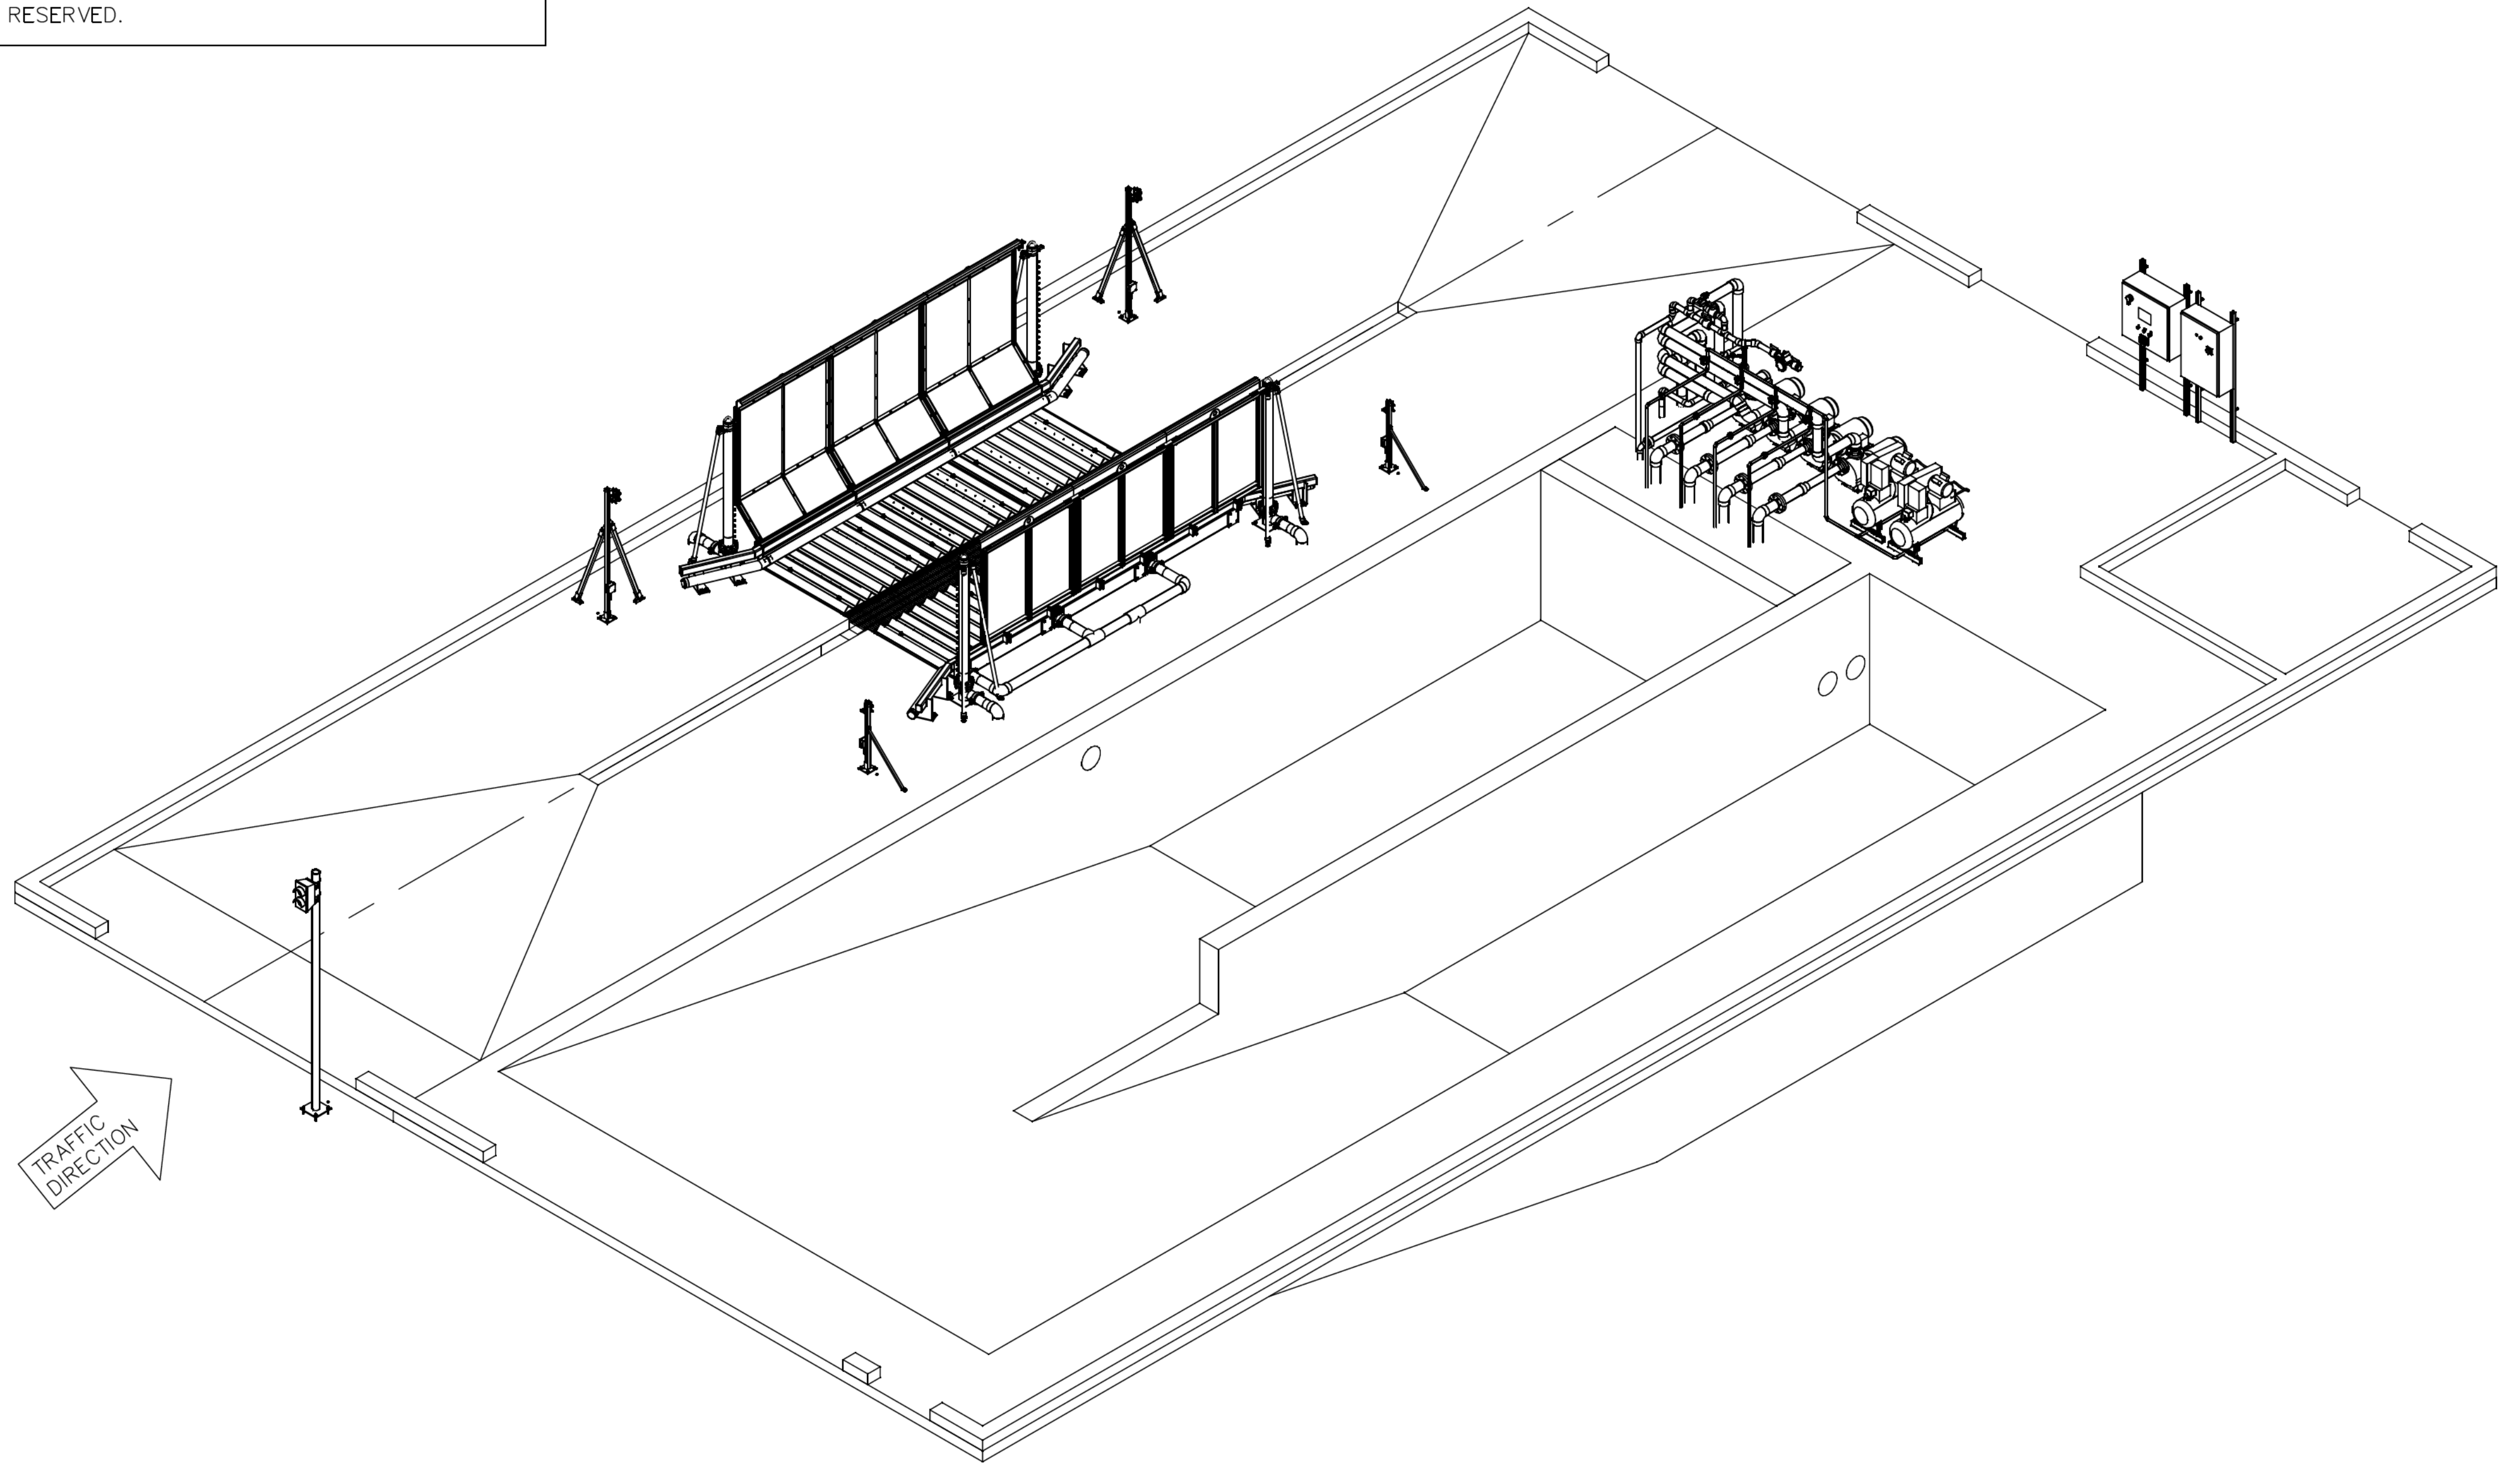

NOTE:
THIS DRAWING AND DESIGN IS THE PROPERTY OF INTERCLEAN EQUIPMENT AND MUST NOT BE COPIED OR USED EITHER DIRECTLY OR INDIRECTLY FOR ANY WORK OTHER THAN THAT OF INTERCLEAN EQUIPMENT WITHOUT SAID COMPANY'S EXPRESSED PERMISSION. ALL RIGHTS OF INVENTION OR DESIGN ARE RESERVED.

InterClean Equipment

DESIGN:	DRAWN:
TB	TB
CHECK:	APPR:
CR	
SCALE:	
NO SCALE	

XR80, RECLAIM WATER SYSTEM
3-D VIEW