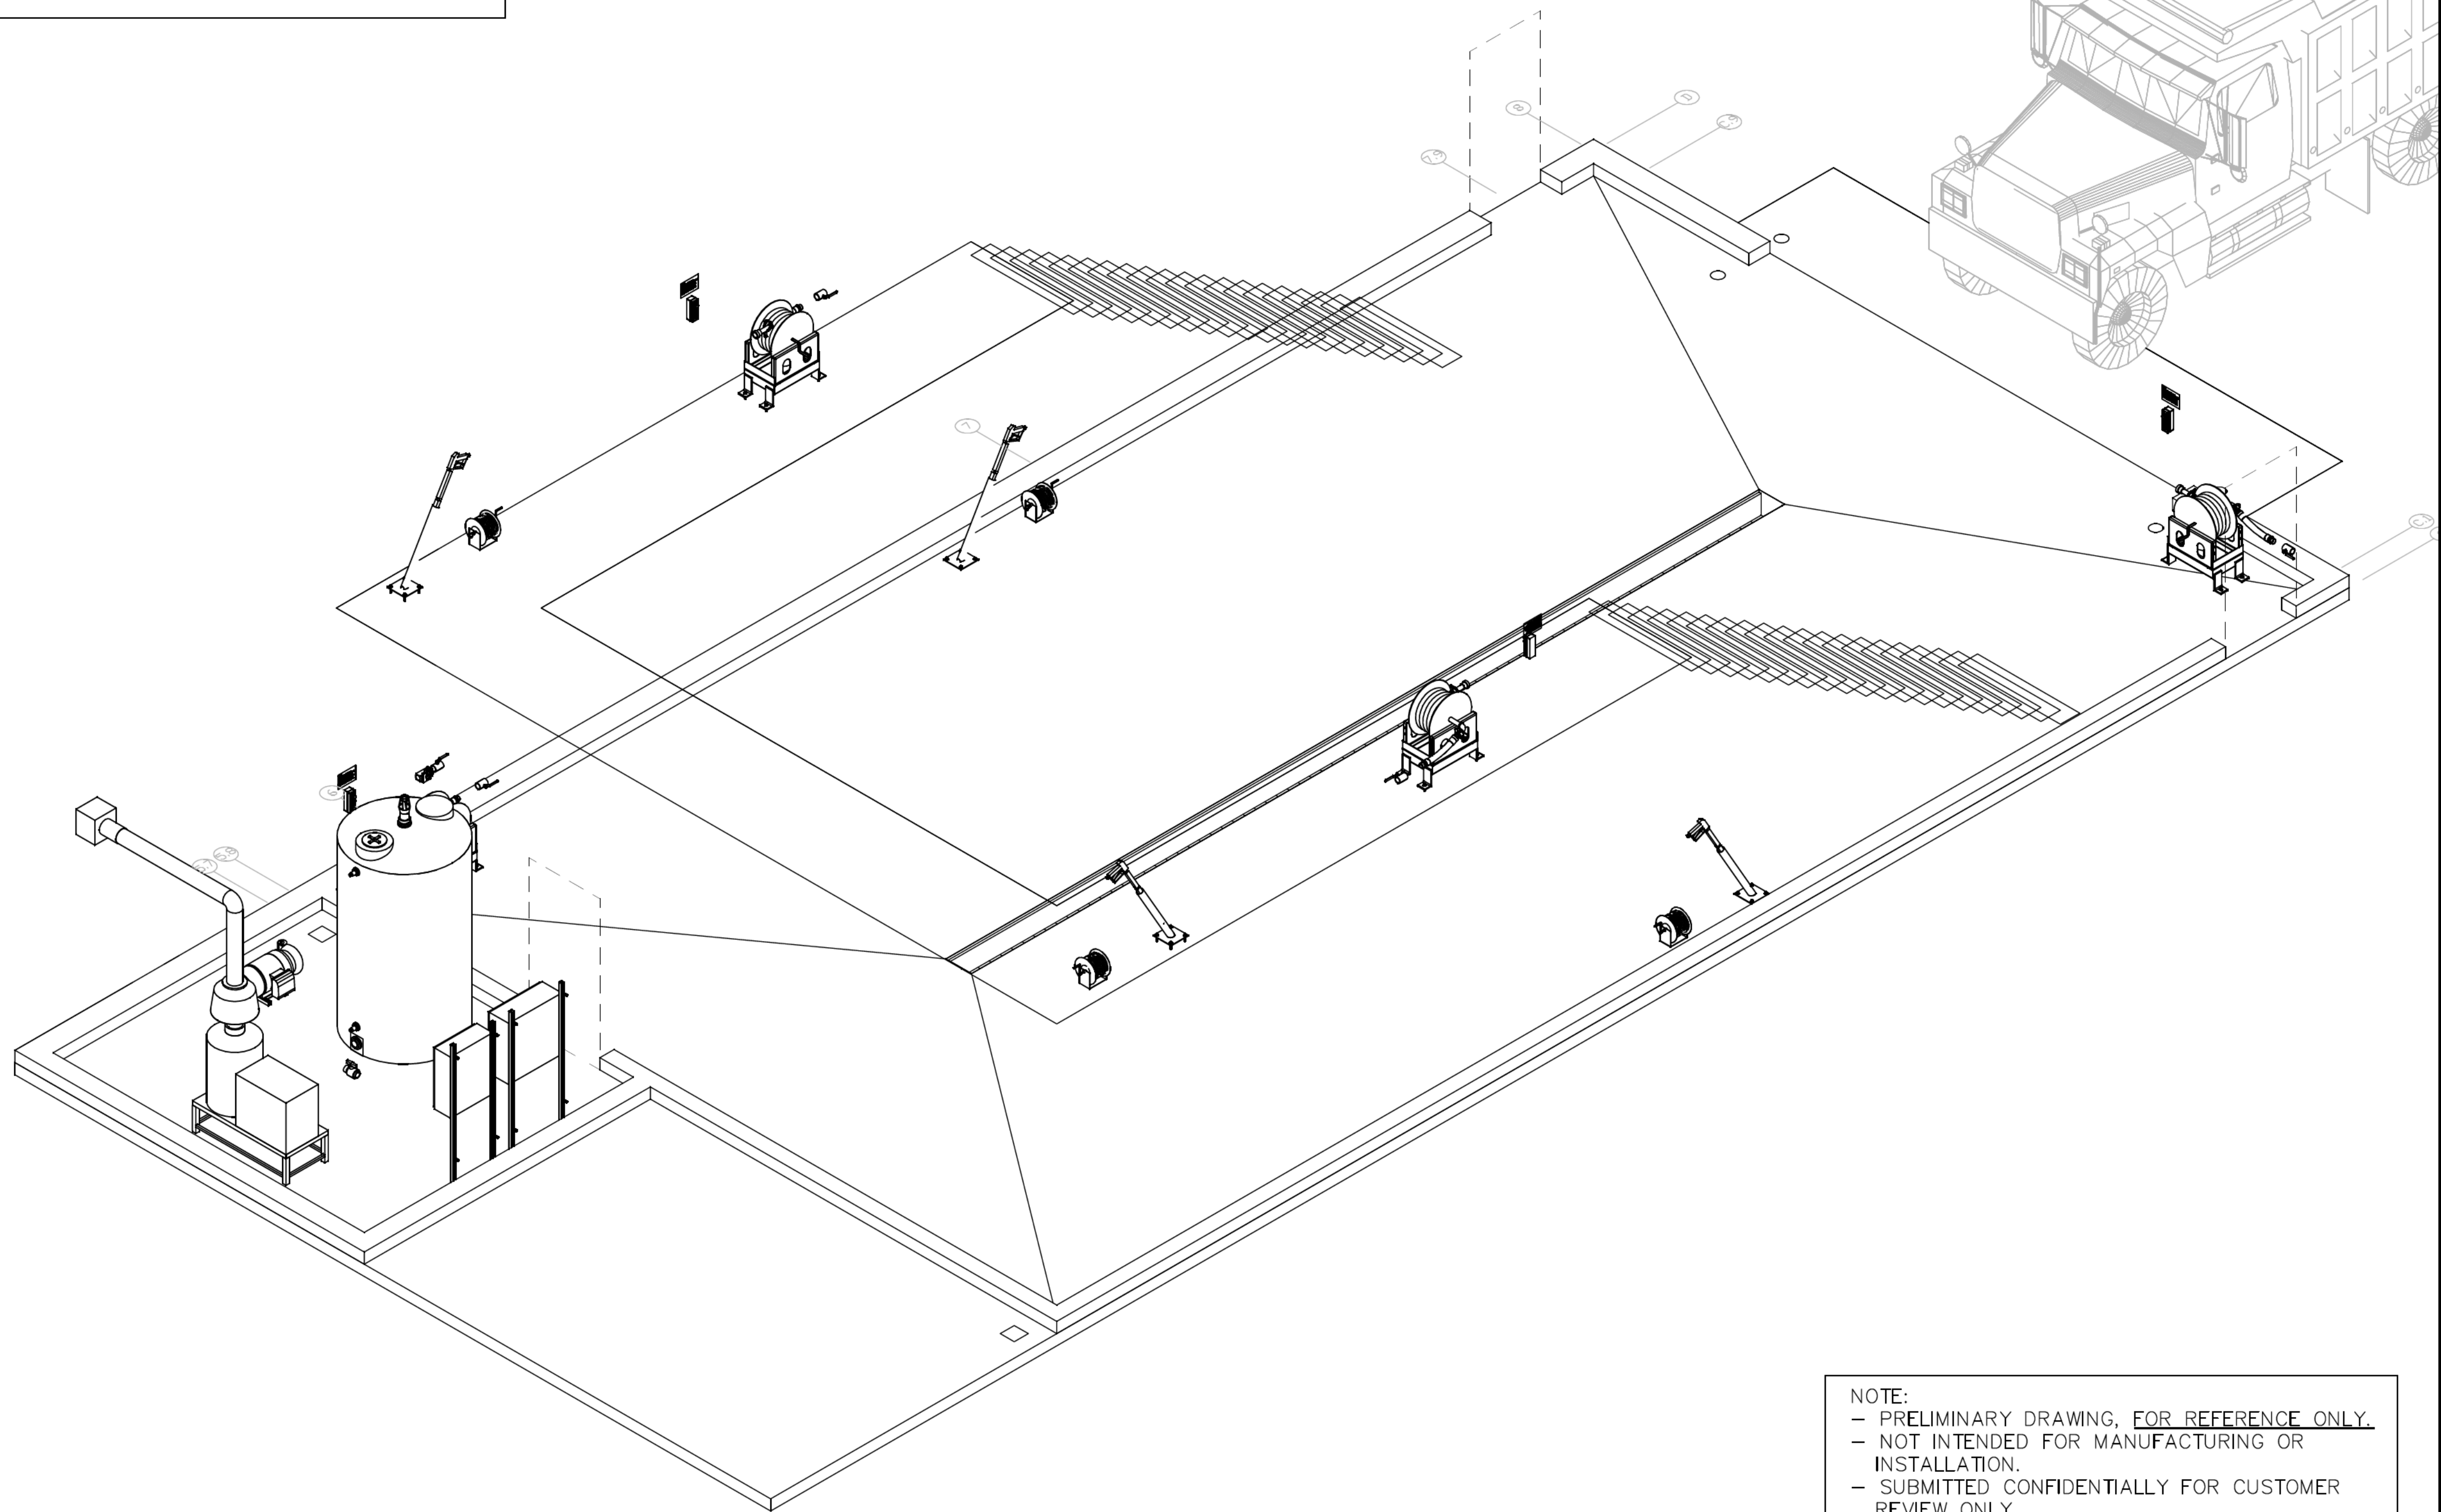

NOTE:
 THIS DRAWING AND DESIGN IS THE PROPERTY OF
 INTERCLEAN EQUIPMENT AND MUST NOT BE COPIED
 OR USED EITHER DIRECTLY OR INDIRECTLY FOR ANY
 WORK OTHER THAN THAT OF INTERCLEAN
 EQUIPMENT WITHOUT SAID COMPANY'S EXPRESSED
 PERMISSION. ALL RIGHTS OF INVENTION OR DESIGN
 ARE RESERVED.

NOTE:
 - PRELIMINARY DRAWING, FOR REFERENCE ONLY.
 - NOT INTENDED FOR MANUFACTURING OR
 INSTALLATION.
 - SUBMITTED CONFIDENTIALLY FOR CUSTOMER
 REVIEW ONLY.

InterClean Equipment

DESIGN:	DRAWN:
CR	CR
CHECK:	APPR:
SCALE:	
NO SCALE	

MANUAL WASH, FRESH WATER SYSTEM
 3-D VIEW