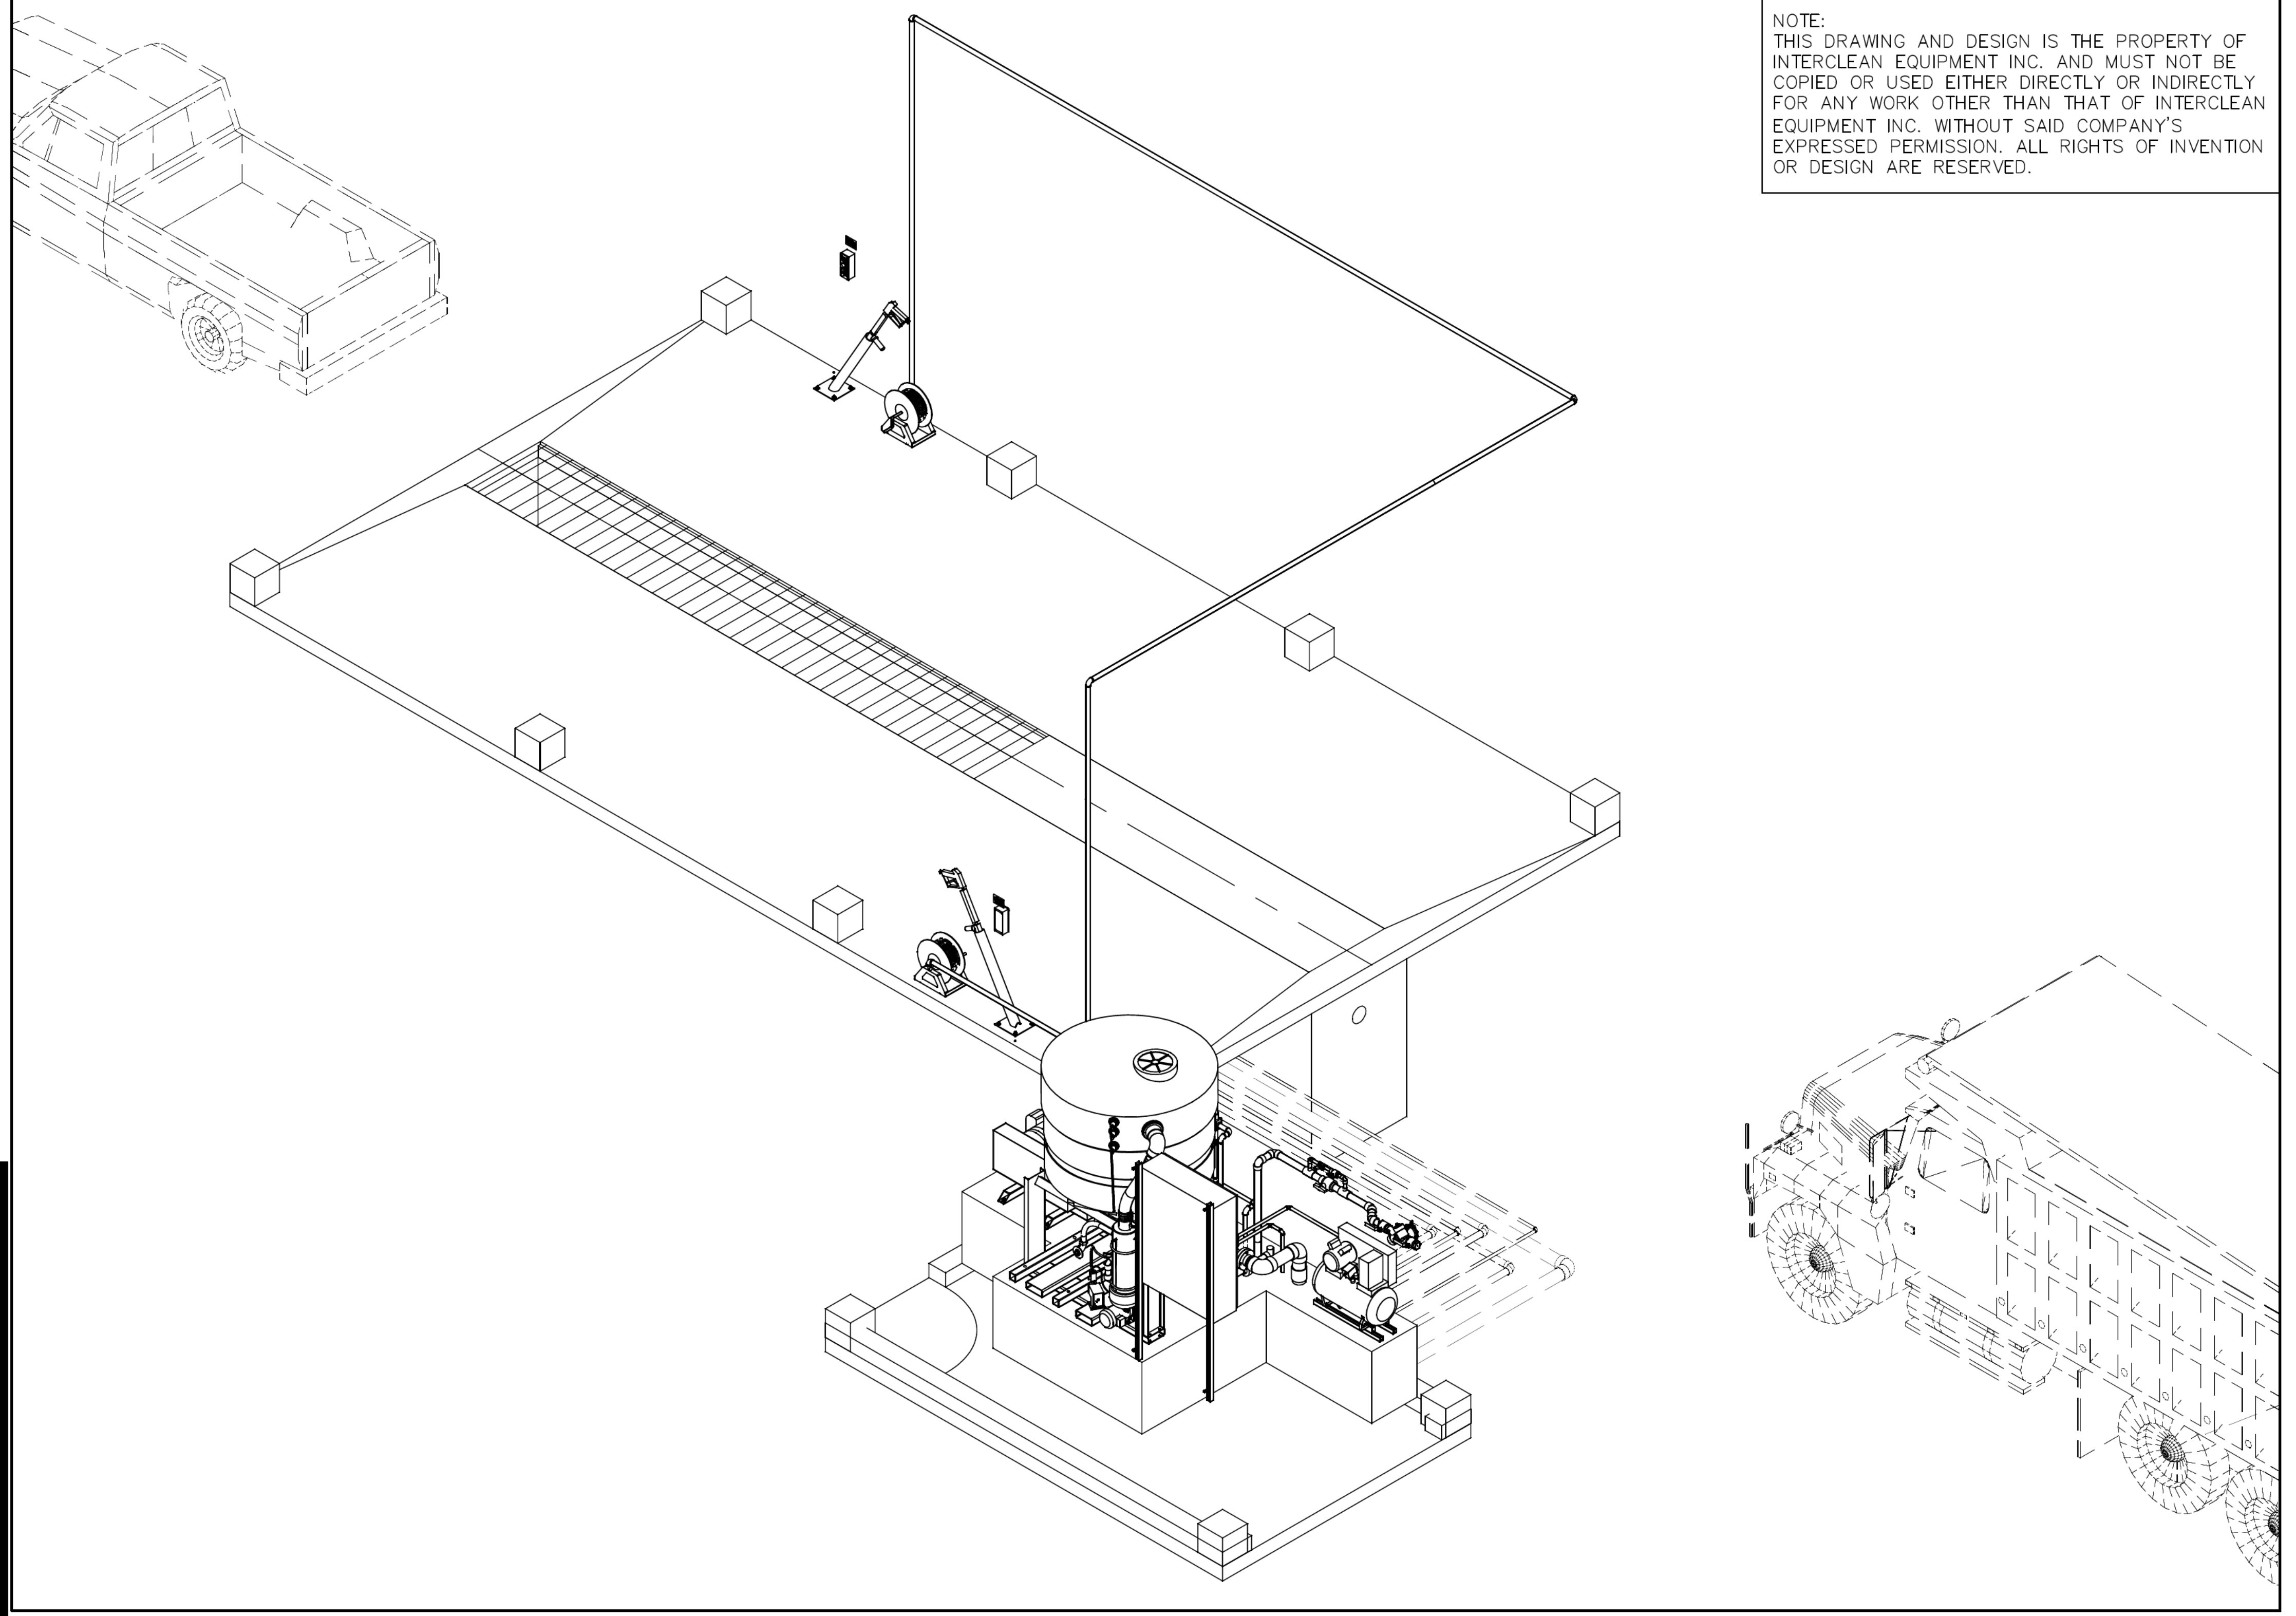

NOTE:
 THIS DRAWING AND DESIGN IS THE PROPERTY OF
 INTERCLEAN EQUIPMENT INC. AND MUST NOT BE
 COPIED OR USED EITHER DIRECTLY OR INDIRECTLY
 FOR ANY WORK OTHER THAN THAT OF INTERCLEAN
 EQUIPMENT INC. WITHOUT SAID COMPANY'S
 EXPRESSED PERMISSION. ALL RIGHTS OF INVENTION
 OR DESIGN ARE RESERVED.

InterClean Equipment

DESIGN: JK
 CHECK: CR
 SCALE: No Scale

MANUAL WASH, RECLAIM WATER SYSTEM
 3-D VIEW