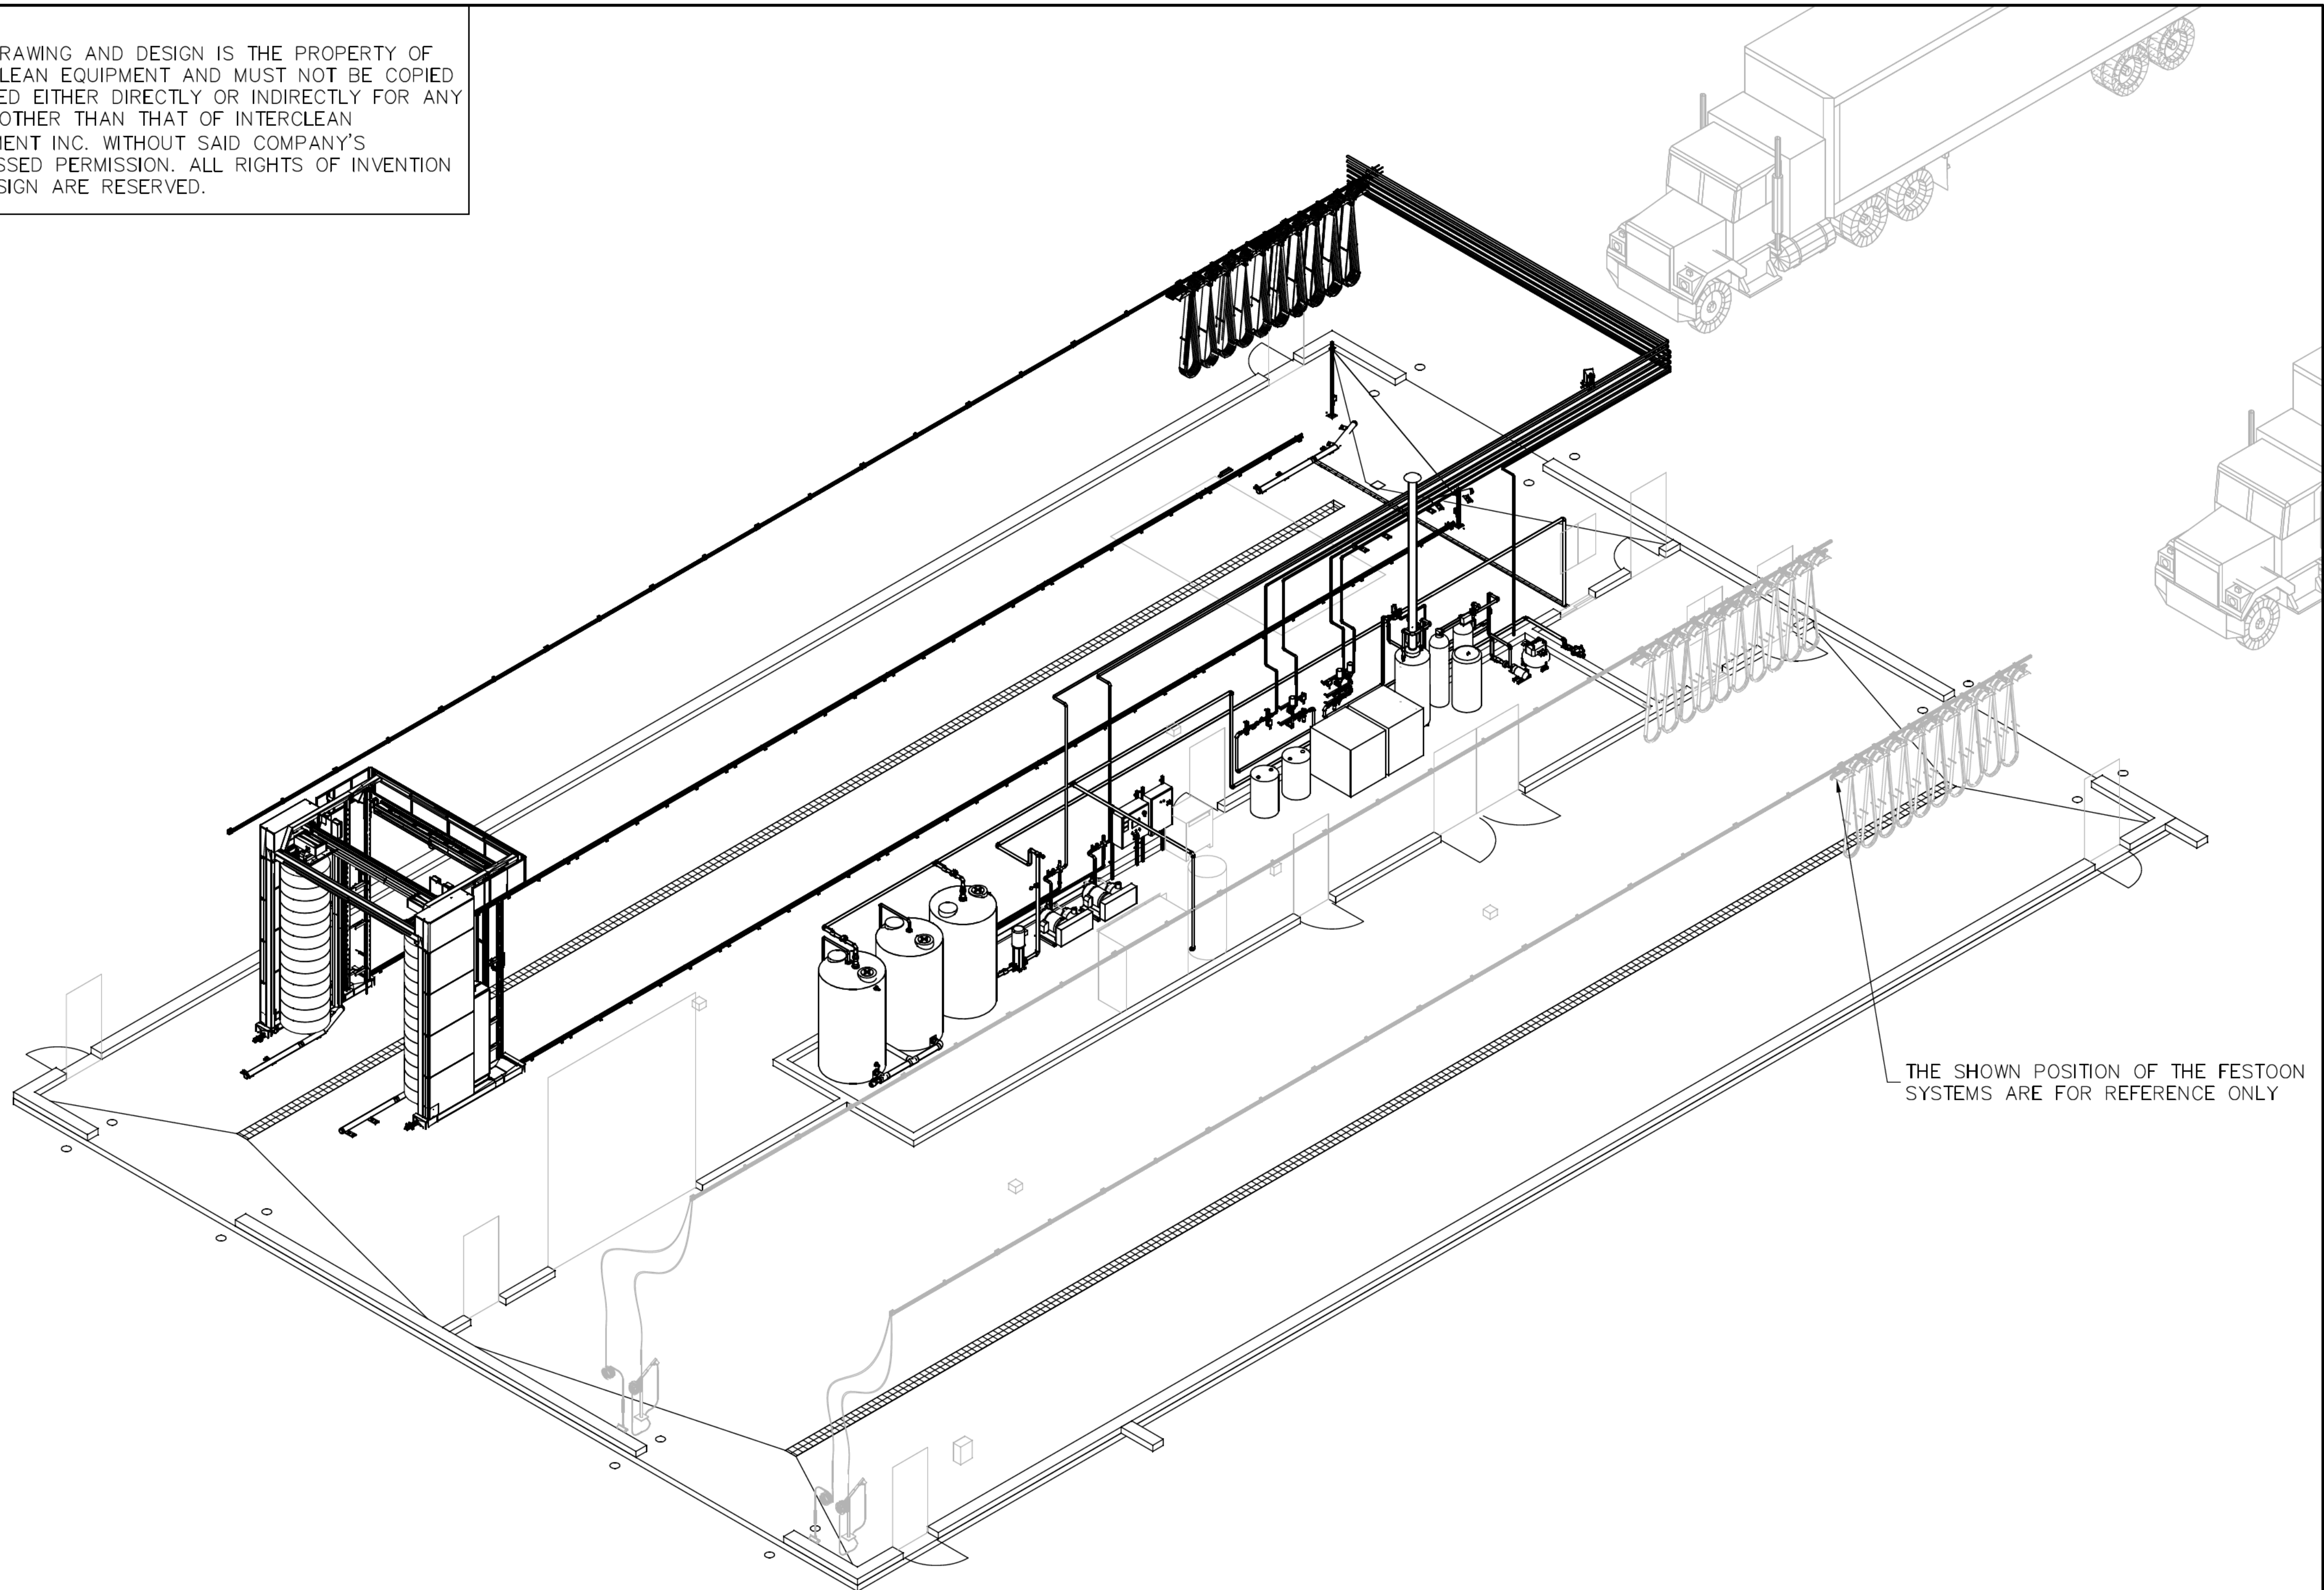

NOTE:  
 THIS DRAWING AND DESIGN IS THE PROPERTY OF  
 INTERCLEAN EQUIPMENT AND MUST NOT BE COPIED  
 OR USED EITHER DIRECTLY OR INDIRECTLY FOR ANY  
 WORK OTHER THAN THAT OF INTERCLEAN  
 EQUIPMENT INC. WITHOUT SAID COMPANY'S  
 EXPRESSED PERMISSION. ALL RIGHTS OF INVENTION  
 OR DESIGN ARE RESERVED.

THE SHOWN POSITION OF THE FESTOON  
 SYSTEMS ARE FOR REFERENCE ONLY

# InterClean Equipment

DESIGN: CR  
 DRAWN: CR  
 CHECK: JK  
 APPR: SIL  
 SCALE: NO SCALE

2 BRUSH CTW ULTRA W/CHASSIS WASH, FRESH  
 3-D VIEW